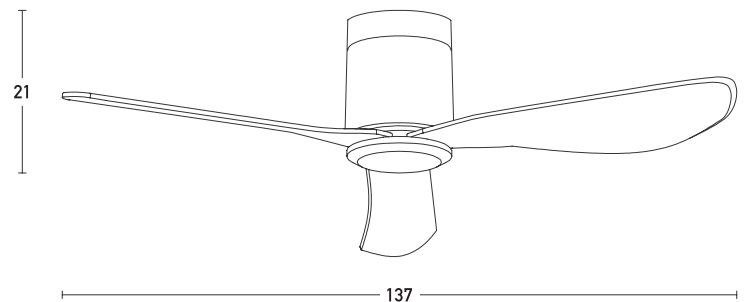

# Product Data Sheet

Date: 05/07/2021  
[www.zambelislights.gr](http://www.zambelislights.gr)

Code 20257

Color: Black Matt  
 ABS Blades

## Indoor Fan without Light

Led Light Source	Without Light
Voltage	220-240V
Operating Frequency	50/60Hz
dB	20
Dimensions	54" Ø: 137cm H: 21cm
Air Flow	195m <sup>3</sup> min
Night Mode	Time Setting 1h / 2h / 4h / 8h
Material	Metal - ABS
Special Feature	TUYA WiFi Remote Control Summer & Winter Function
Motor Feature	DC Motor 40W 5 Speeds

## Description

Ceiling Metal with ABS Blades Fan  
 5 Speeds TUYA WiFi Remote control, DC Motor.  
 Summer and Winter Function.  
 Black Matt color with ABS Blades.

5213010014515